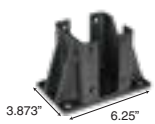

**MID-TRELLIS FENCE**

**PRODUCT SPECS**

- Panel sizes are 70 7/8" wide center post to center post
- High Fences 8 privacy boards 3 trellis 69" tall
- Medium Fences 5 privacy boards 3 trellis 49" tall
- Low Fences 4 privacy boards 3 trellis 42.5" tall
- Trellis spacer is pre-set to 1" gap

**BOARD TYPE**

- Classic or Pro-tech

**BOARD SIZE**

**ACCESSORIES**

Aluminum Base Mount

Aluminum Post  
4', 6' 8', 9', 10', 12'

Aluminum L Brackets  
& Stainless Steel Screws

Aluminum Caps